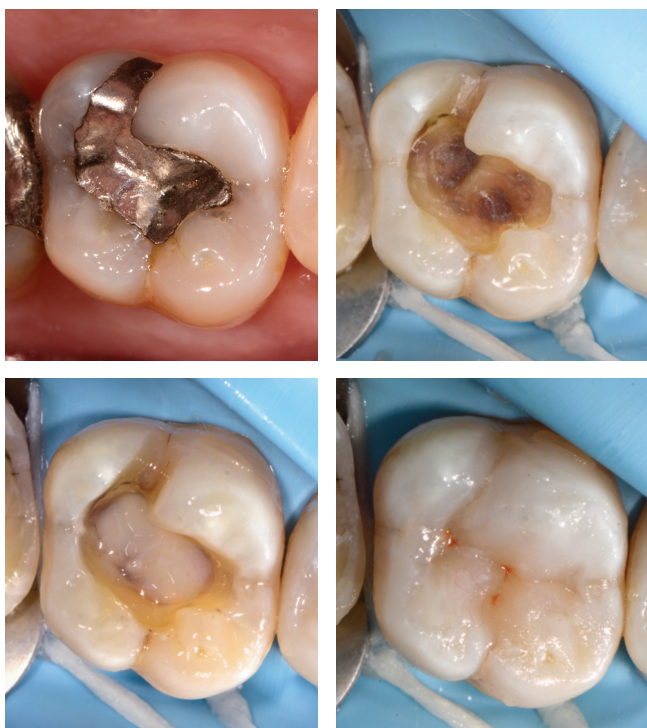

# Essentia<sup>®</sup> Masking Liner

The Ultimate masking agent

## Covers amalgam staining

Essentia Masking Liner is an opaque, heavily-filled injectable composite that will block discolouration without increasing value, creating the base for great aesthetics.

Images courtesy of Prof M. Peumans

## Blocks discolouration

The Masking Liner will wet and adapt well to the base of cavities and is well suited to placement in very thin layers.

Images courtesy of Dr. Chee Chang